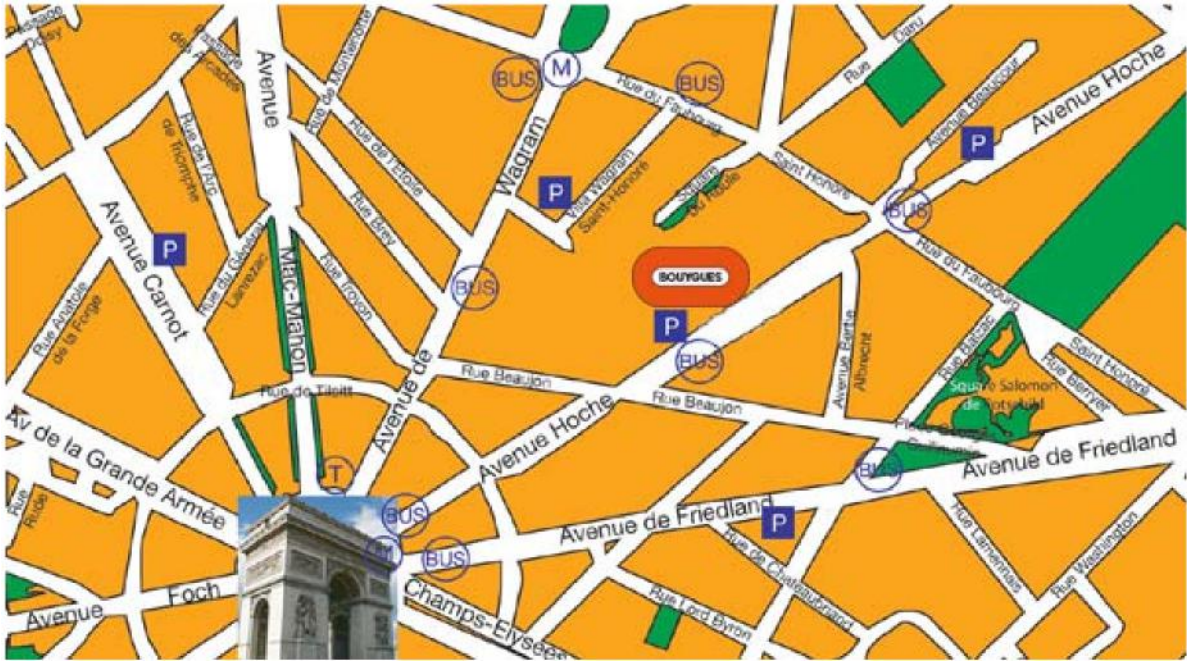

HOW TO GET TO 32 HOCHÉ

Bouygues
32 Avenue Hoche
75008 Paris
Tel: +33 (0)1 44 20 10 00

By public transport:

- **Metro:** lines 1, 2 or 6. Charles de Gaulle-Étoile station
- **RER:** line A. Charles de Gaulle-Étoile station
- **Bus:** No. 31. Get off at Hoche-Saint-Honoré.

By car:

If coming via the Boulevard Périphérique (Paris ring road):

- Exit at **Porte Maillot/Bois de Boulogne/Palais des Congrès**, then continue to Place de la Porte Maillot.
- On **Place de la Porte Maillot**, take the 4th exit. Then continue up Avenue de la Grande Armée.
- When at **Place Charles-de-Gaulle**, take the 8th exit, Avenue Hoche (or 2nd exit if coming from Avenue des Champs-Élysées).

32 Hoche is on the left, opposite the Hôtel Royal Monceau.

The following alternative routes are possible:

- from the north, via Porte d'Asnières. Follow Boulevard Berthier, then Boulevard Malesherbes, then Avenue de Wagram.
- from the south, via Porte Dauphine and then Avenue Foch.

Car parks:

- **Parking Hoche:** entrance opposite 18 Avenue Hoche.
- **Parking Étoile-Friedland:** entrance opposite 31 Avenue de Friedland.
- **Parking Étoile-Wagram:** 22 bis Avenue de Wagram.
- **Parking Mac-Mahon:** 17 Avenue Mac-Mahon.